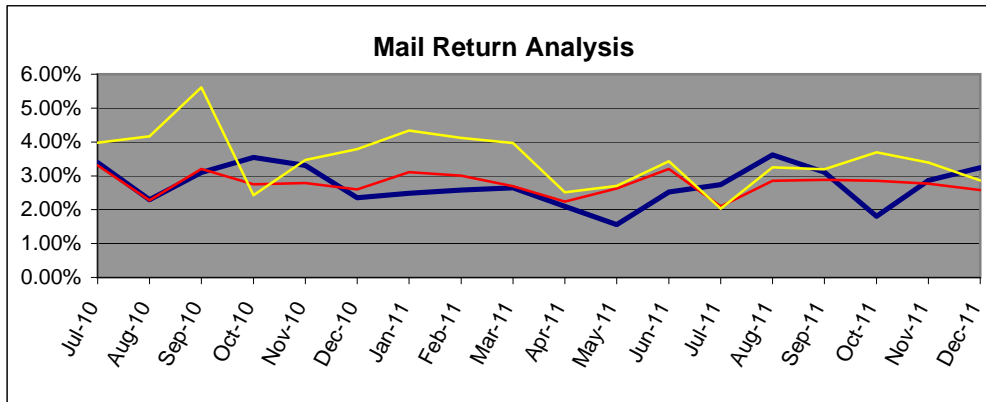

Mail Return Analysis